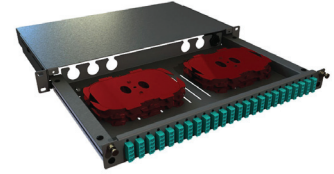

- Compatible with Molex's 6 Pak Adapter plate program that allows 6-24 fibre connections per plate, 72 Fibre MTP connections and 3 DataGate Copper/Synergy connections per plate.
- Incorporates heavy duty ball bearing slides for smooth and limited extension of the drawer, allowing access.
- Rugged steel construction in graphite finish

Technical Information

Conductor size: 26 AWG stranded
Mechanical Characteristics

Material: Powder Coated Mild Steel

Fibre Termination Options: Direct, Fusion Splice, Mechanical Splice, Pre-Terminated MTP

Dimensions: 482 mm W x 254 mm D x 43mm H

Shipping Weight: 3.84 Kg

MOLEX PREMISE NETWORKS

Americas
Tel: 630 969 4550
www.molexpn.com

EMEA
Tel: 44 (0)2392 205800
www.molexpn.co.uk

APAC
Tel: 61 3 9971 7111
www.molexpn.com.au